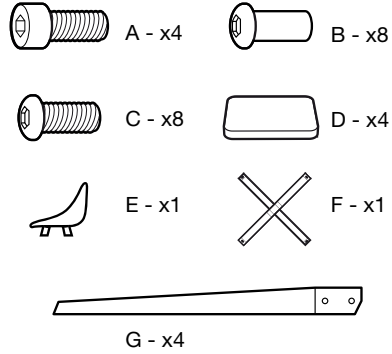

### general comments

Read the instruction carefully before assembly. Identify the different parts of the product. Group and check the hardware fittings. Get the necessary and keep the area clear before you begin assembly. The assembly should be carried out by a qualified person because wrong assembly may lead to that the furniture topples or falls resulting in personal injury or damage. Proceed to assemble. Never force the fittings. Re-tighten the screws after some time of usage. Keep the assembly instructions for future reference. They could facilitate communication with your store or dealer, in the event of any query.

### distinctive features

The article that you have just acquired is hand-crafted. It is made from lightened fibrous concrete (less than 2 tons per m3) reinforced with a steel frame structure. It is composed of natural materials (cement, sand; water, steel ad fibres) and is hand made. The pores, microcracks and possible variation in colour are inherent characteristics of the material used and evidence of handicraft, which give this furniture its unique appearance and charm. For these reasons, this article cannot be returned or exchanged.

### 2

While placing the cross, please insert the four screws into their positions before tightening the screws completely. It will guide the cross to its correct position.